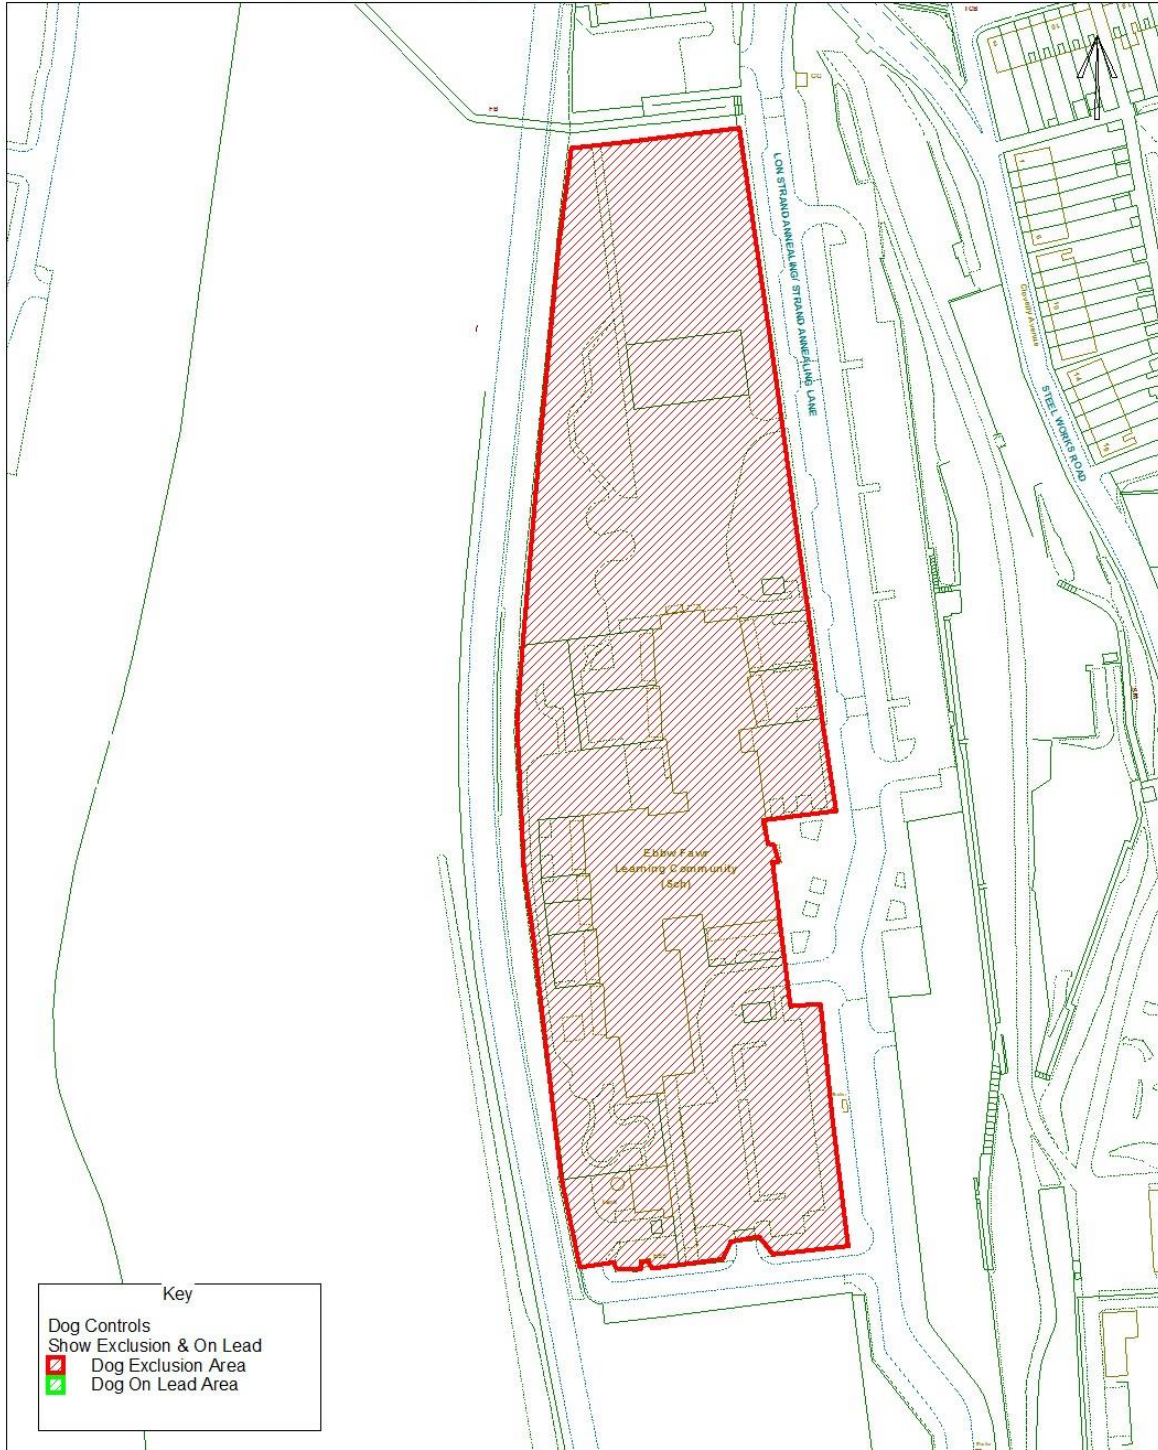

Blaenau Gwent County Borough Council

Dog Controls - Public Space Protection Order

Order Ref. No:	PSP0-DC-120
Site Name:	Ebbw Fawr Learning Community Primary Phase, Former Steelworks site, Ebbw Vale.
Eastings:	317333
Northing:	208320

Key	
Dog Controls	
Show Exclusion & On Lead	
	Dog Exclusion Area
	Dog On Lead Area