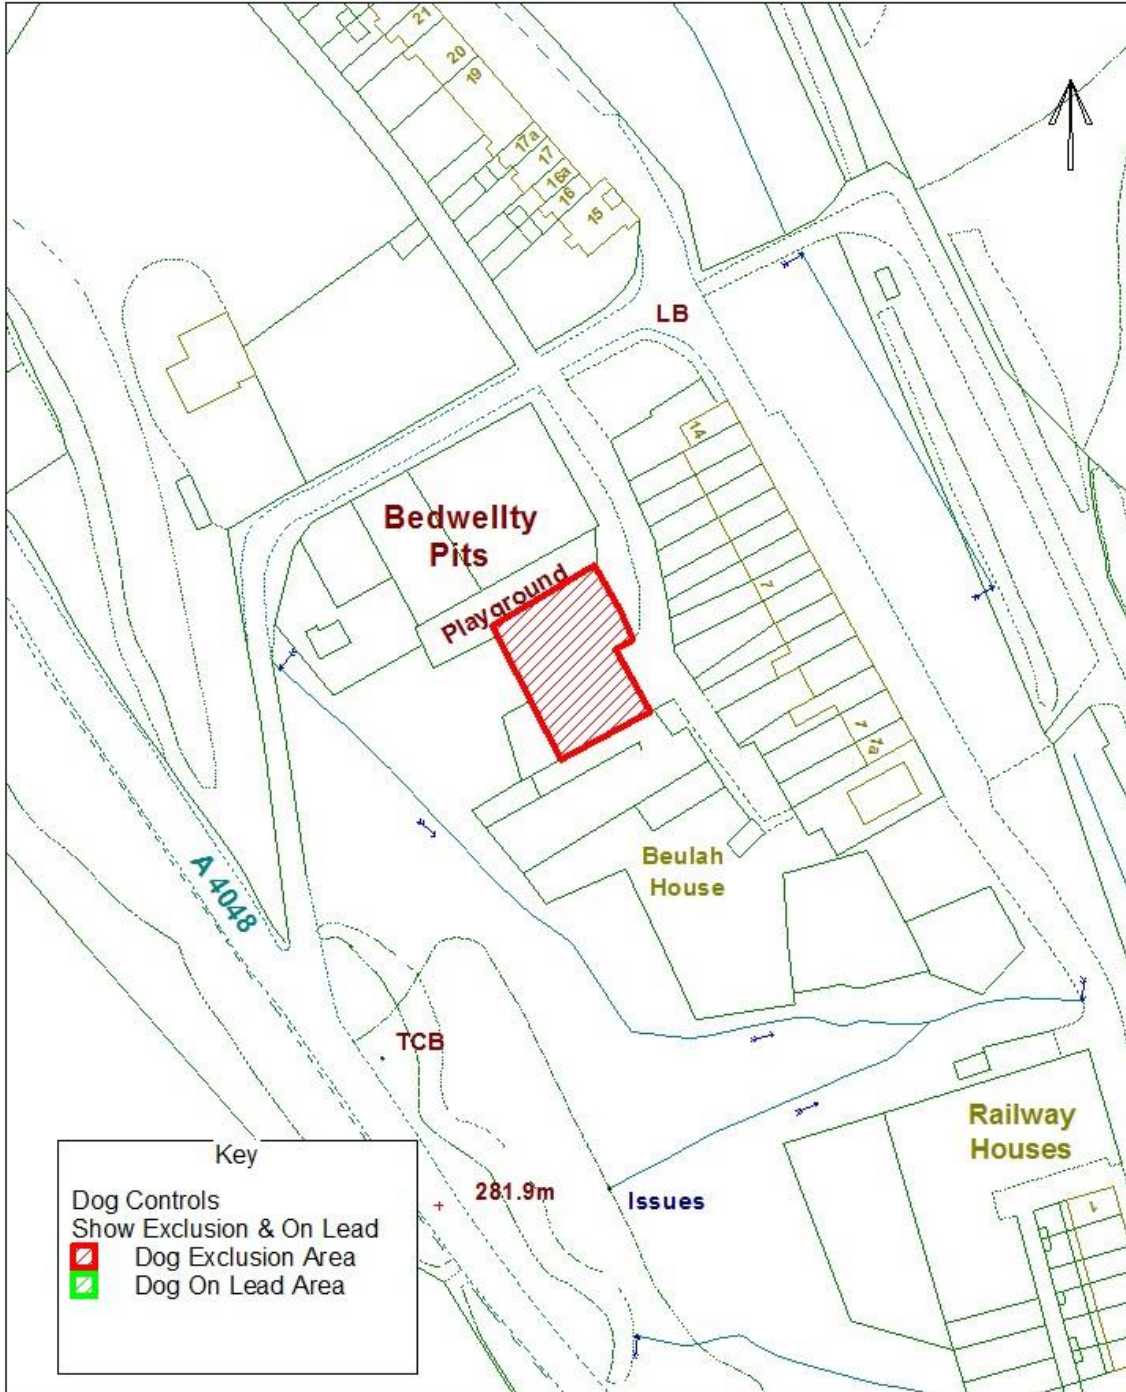

Blaenau Gwent County Borough Council

Dog Controls - Public Space Protection Order

Order Ref. No: PSPO-DC-117

Site Name: Playground at Bedwellty Pits, Tredegar.

Easting: 315598 Northing: 206042

Agrewyd o Fapan'r Ordnance Survey osodol Rhwyd-Llyda Eri (Kwadrat) o'r Hwffrwyd y Gwmwl. Yn eiddo aglybysu heb awdurdod yr eidd Hwffrwyd y Gwmwl a gall arwain at orydwid neu orystroer sŵn. BGCCB - LA09002L.