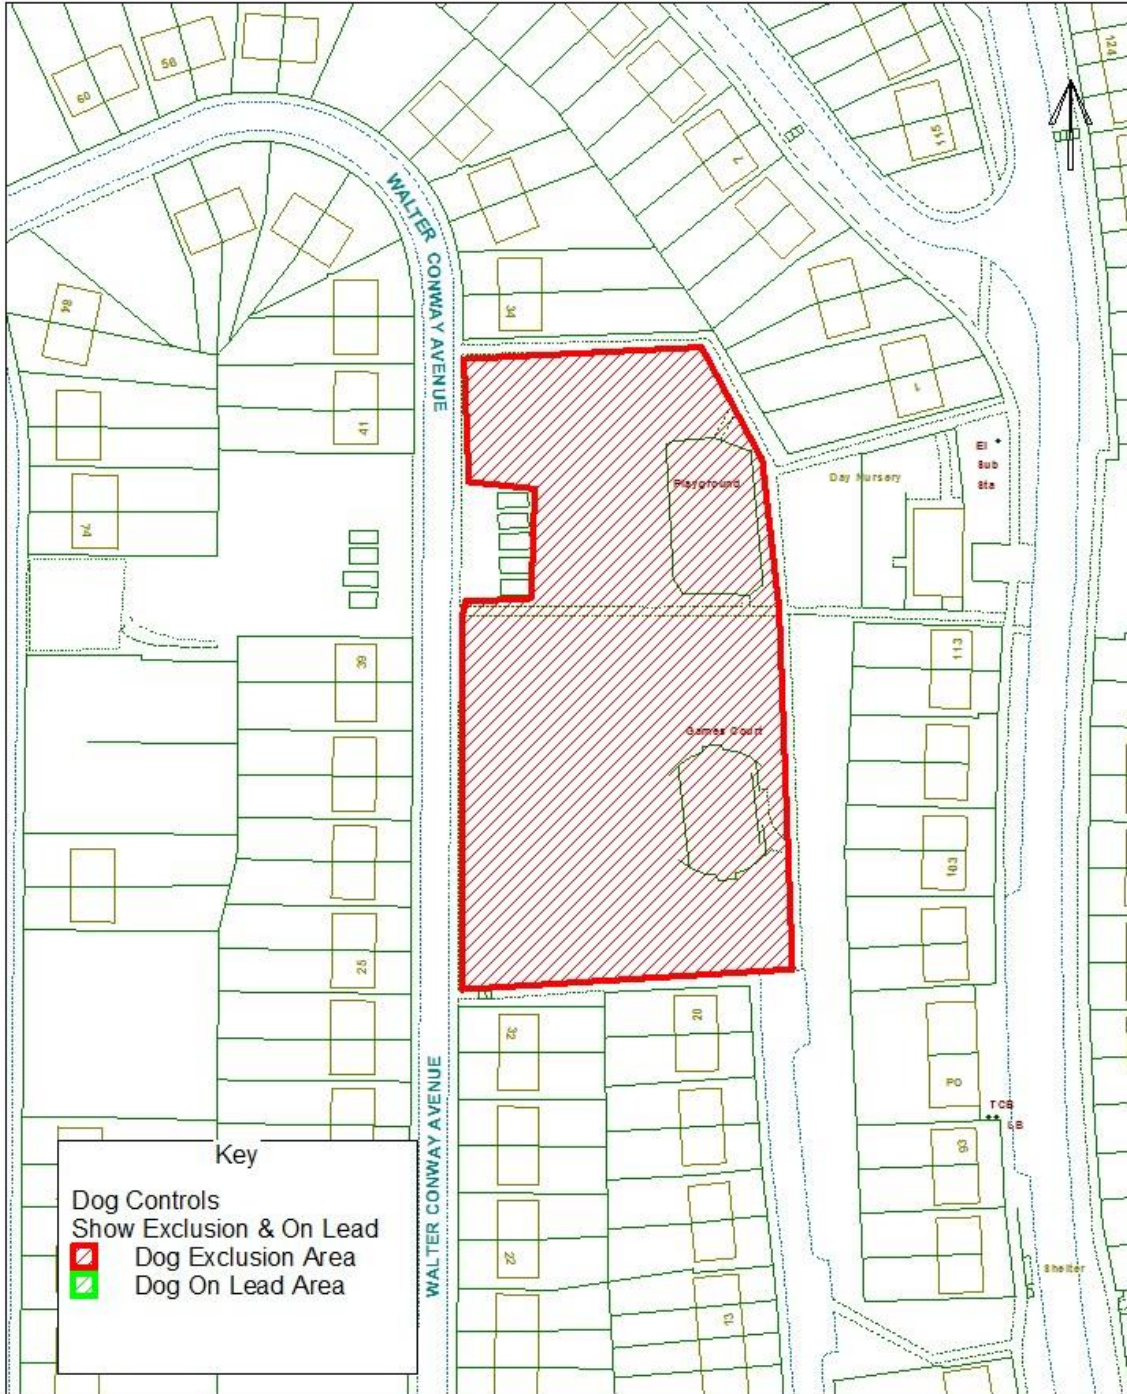

Blaenau Gwent County Borough Council

Dog Controls - Public Space Protection Order

Order Ref. No: PSPO-DC-109

Site Name: Playground & grass area at Brangwyn Road, Cefn Golau, Tredegar.

Easting: 313577 Northing: 208485

Reproduced from the Ordnance Survey Mapping with the permission of Her Majesty's Stationary Office (C) Crown Copyright. Unauthorised reproduction infringes Crown Copyright and may lead to prosecution or civil proceedings. BGCC - LA09002L.

Agrewyd o Fapan'r Ordnance Survey osodol Rhodri Lynda Eri (Hawtraf) y Gorn. Yn eiddo golygyddol heb awdurdod yr eiddo'r Hawtraf y Gorn a gall arwain at enwaid neu oeroster sŵl. BGCC - LA09002L.