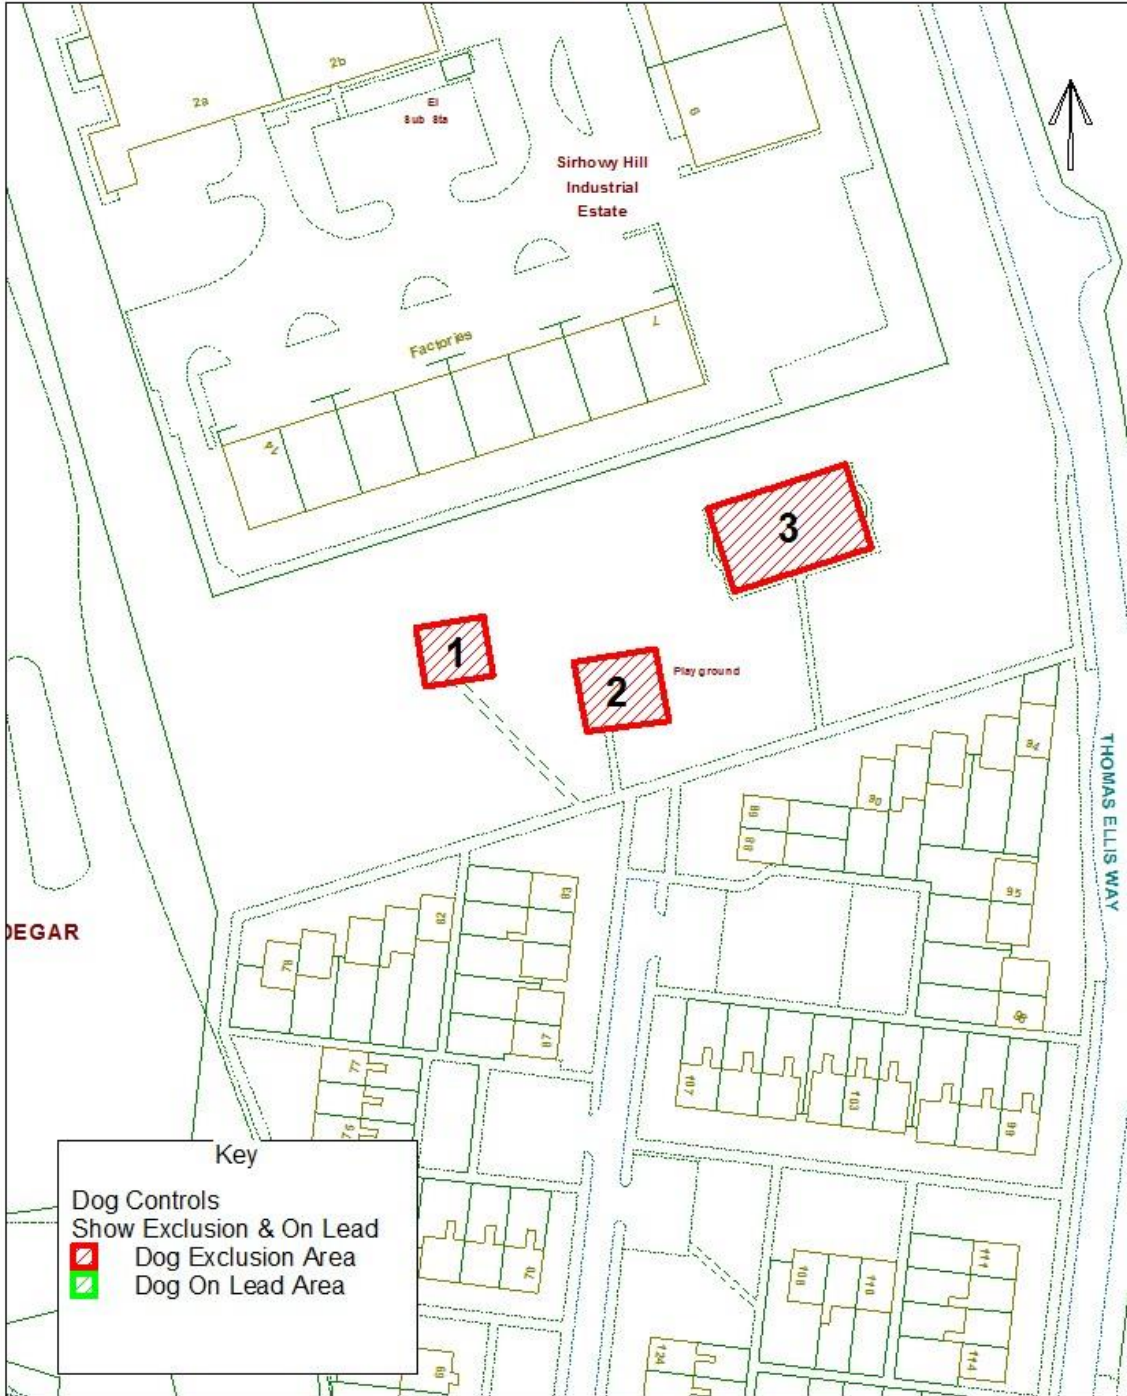

Blaenau Gwent County Borough Council

Dog Controls - Public Space Protection Order

Order Ref. No: PSPO-DC-108

Site Name: Playgrounds (3) at St James Way, Tredegar

Easting: 314607 Northing: 209275