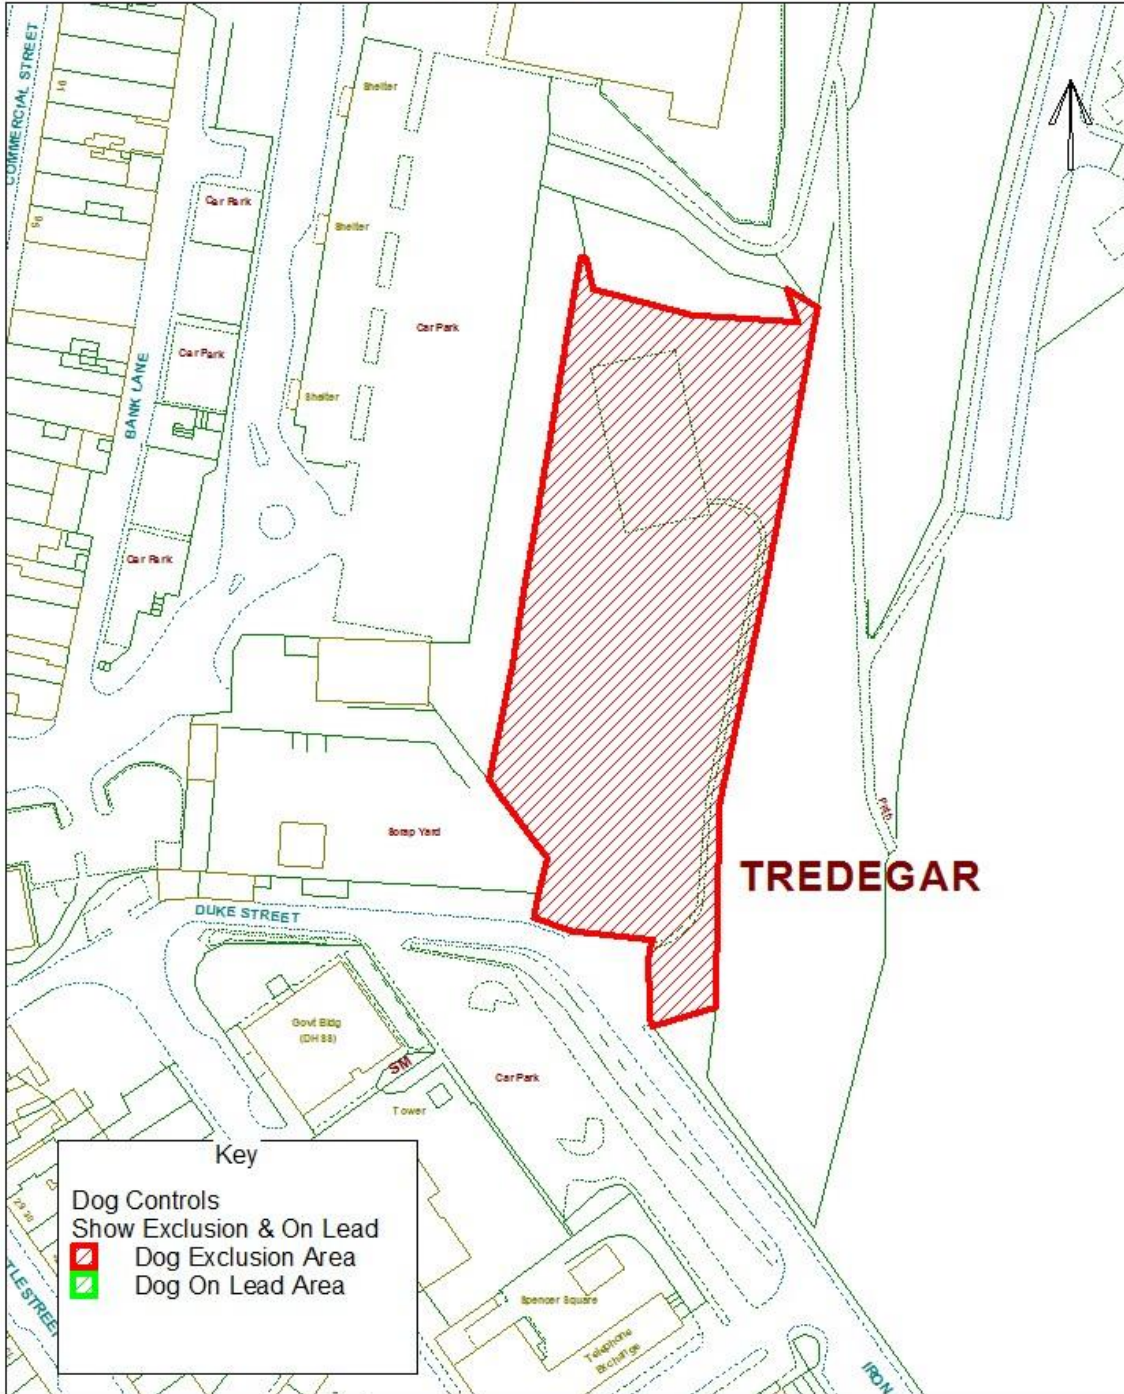

Blaenau Gwent County Borough Council

Dog Controls - Public Space Protection Order

Order Ref. No: PSPO-DC-107

Site Name: Playground behind bus station, Tredegar town centre.

Easting: 314221 Northing: 209018

Reproduced from the Ordnance Survey Mapping with the permission of Her Majesty's Stationary Office (C) Crown Copyright. Unauthorised reproduction infringes Crown Copyright and may lead to prosecution or civil proceedings. BGDCB - LA09002L.

Agrewyd o Fapanr Ordnance Survey osodolir Rhwng Llywodraeth y Ffynonau a Gwmwl y Ffynonau. Yn eiddo gwmwl y ffinonau heb awdurdod yr eiddo Rhwng y Ffynonau a Gwmwl y Ffynonau at orywiad neu orywiad sŵn. BGDCB - LA09002L.