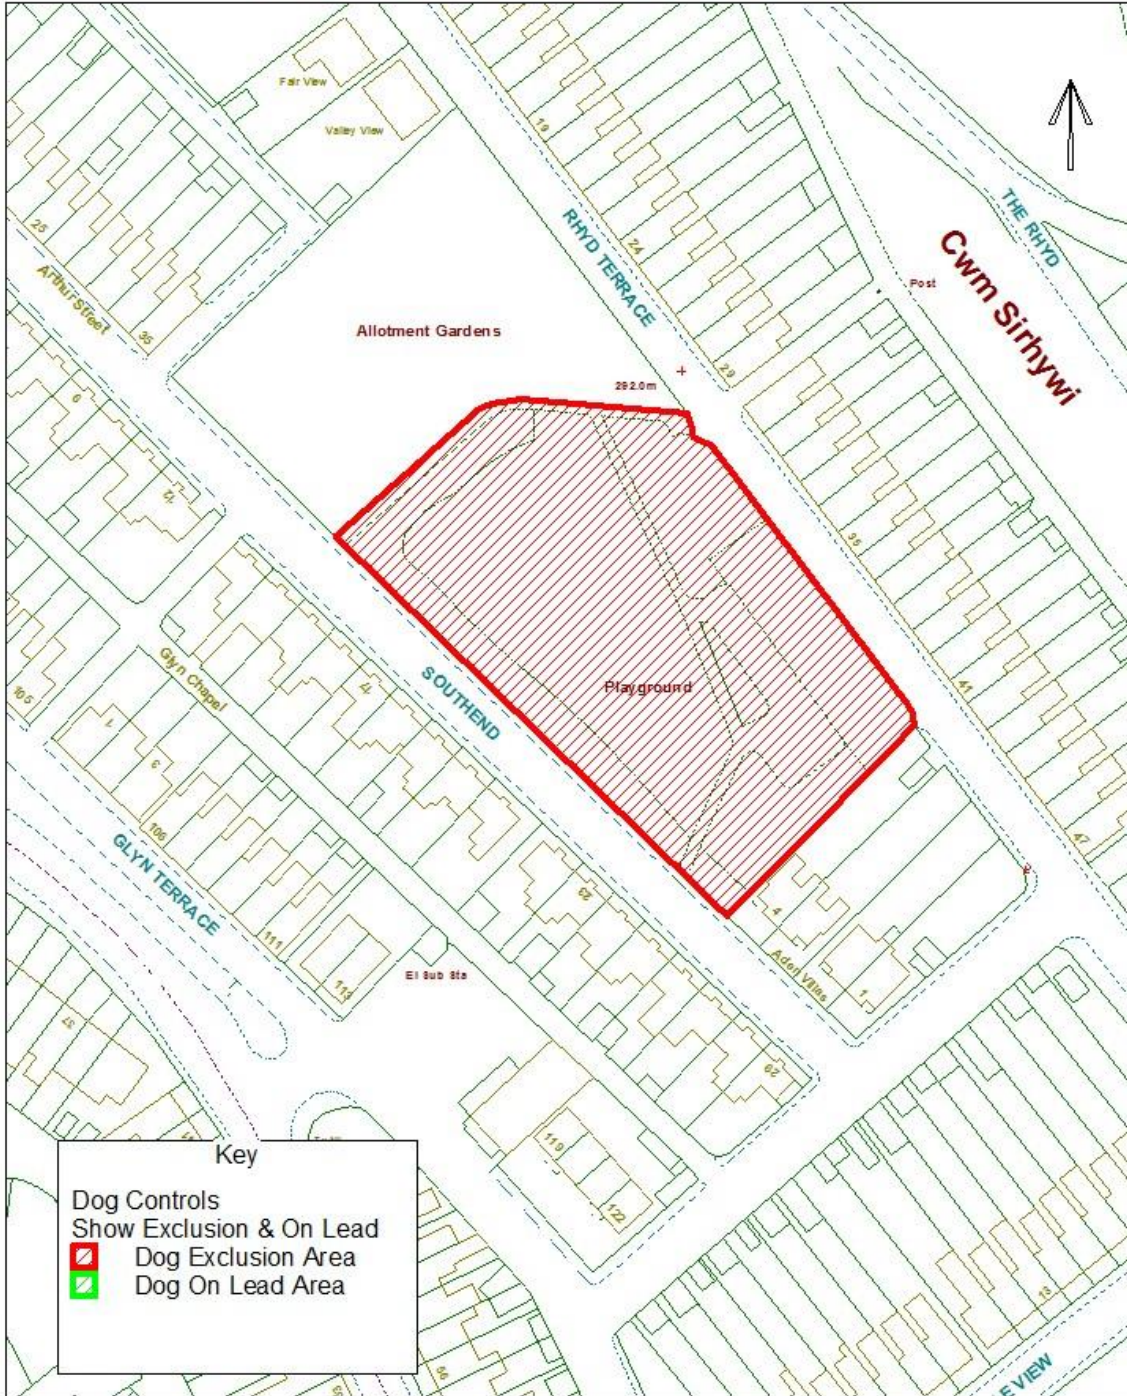

Blaenau Gwent County Borough Council

Dog Controls - Public Space Protection Order

Order Ref. No: PSPO-DC-116

Site Name: Playground at Southend, Georgetwon, Tredegar.

Easting: 315095 Northing: 207679

Reproduced from the Ordnance Survey Mapping with the permission of Her Majesty's Stationary Office (C) Crown Copyright. Unauthorised reproduction infringes Crown Copyright and may lead to prosecution or civil proceedings. BGDCB - LA69002L.

Atgynhwyf i Fapan'r Ordnance Survey osodolir Rhwydwrdd y Gwlad yn Hysbysu'r Gwlad. Yn eiddo atgynhwyf heb awdurdod yr eiddo Hysbysu'r Gwlad a gall arwain at orydwad neu orydwad sifil. BGDCB - LA69002L.