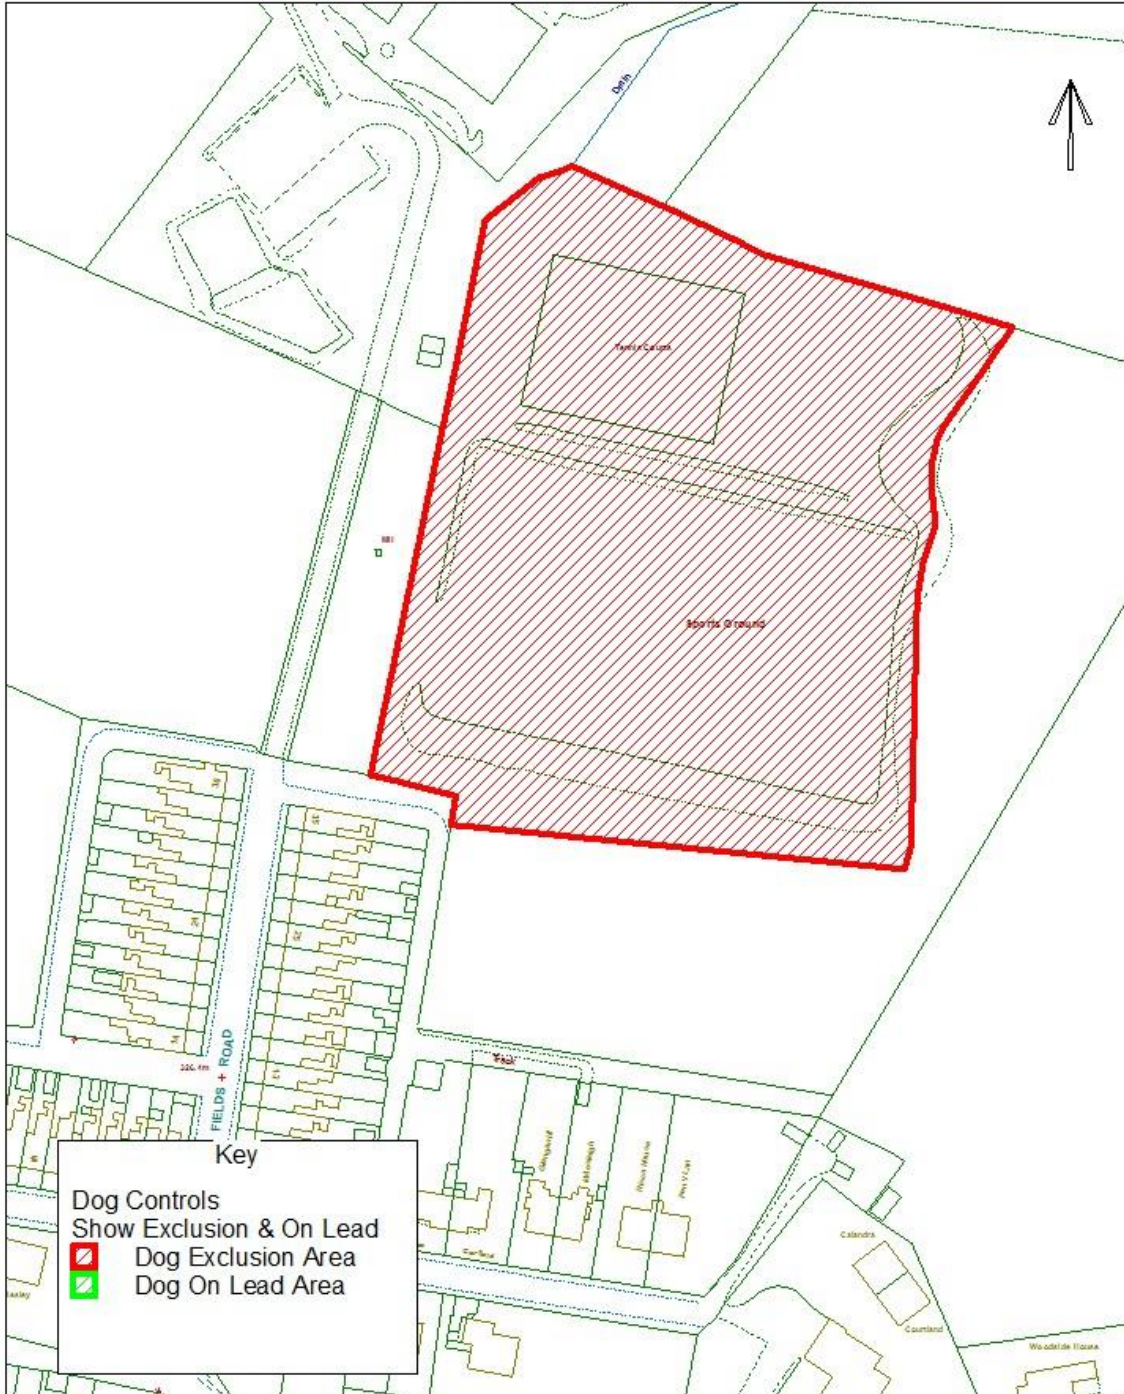

Blaenau Gwent County Borough Council

Dog Controls - Public Space Protection Order

Order Ref. No: PSPO-DC-119

Site Name: Mile Field Playing Field, Georgetown

Easting: 315002 Northing: 208426

Reproduced from the Ordnance Survey Mapping with the permission of Her Majesty's Stationary Office (C) Crown Copyright. Unauthorised reproduction infringes Crown Copyright and may lead to prosecution or civil proceedings. BGCC - LA09002L.

Atgynwyd o Fapan Ordnance Survey osodolau Rhwyd-Llyda Esi (Mwynyl) (c) Howffraif y Gorn. Yn eiddo atgofnodi heb awdurdod yr eidd Howffraif y Gorn a gall arwain at enghid neu achosion sifil. BGCC - LA09002L.