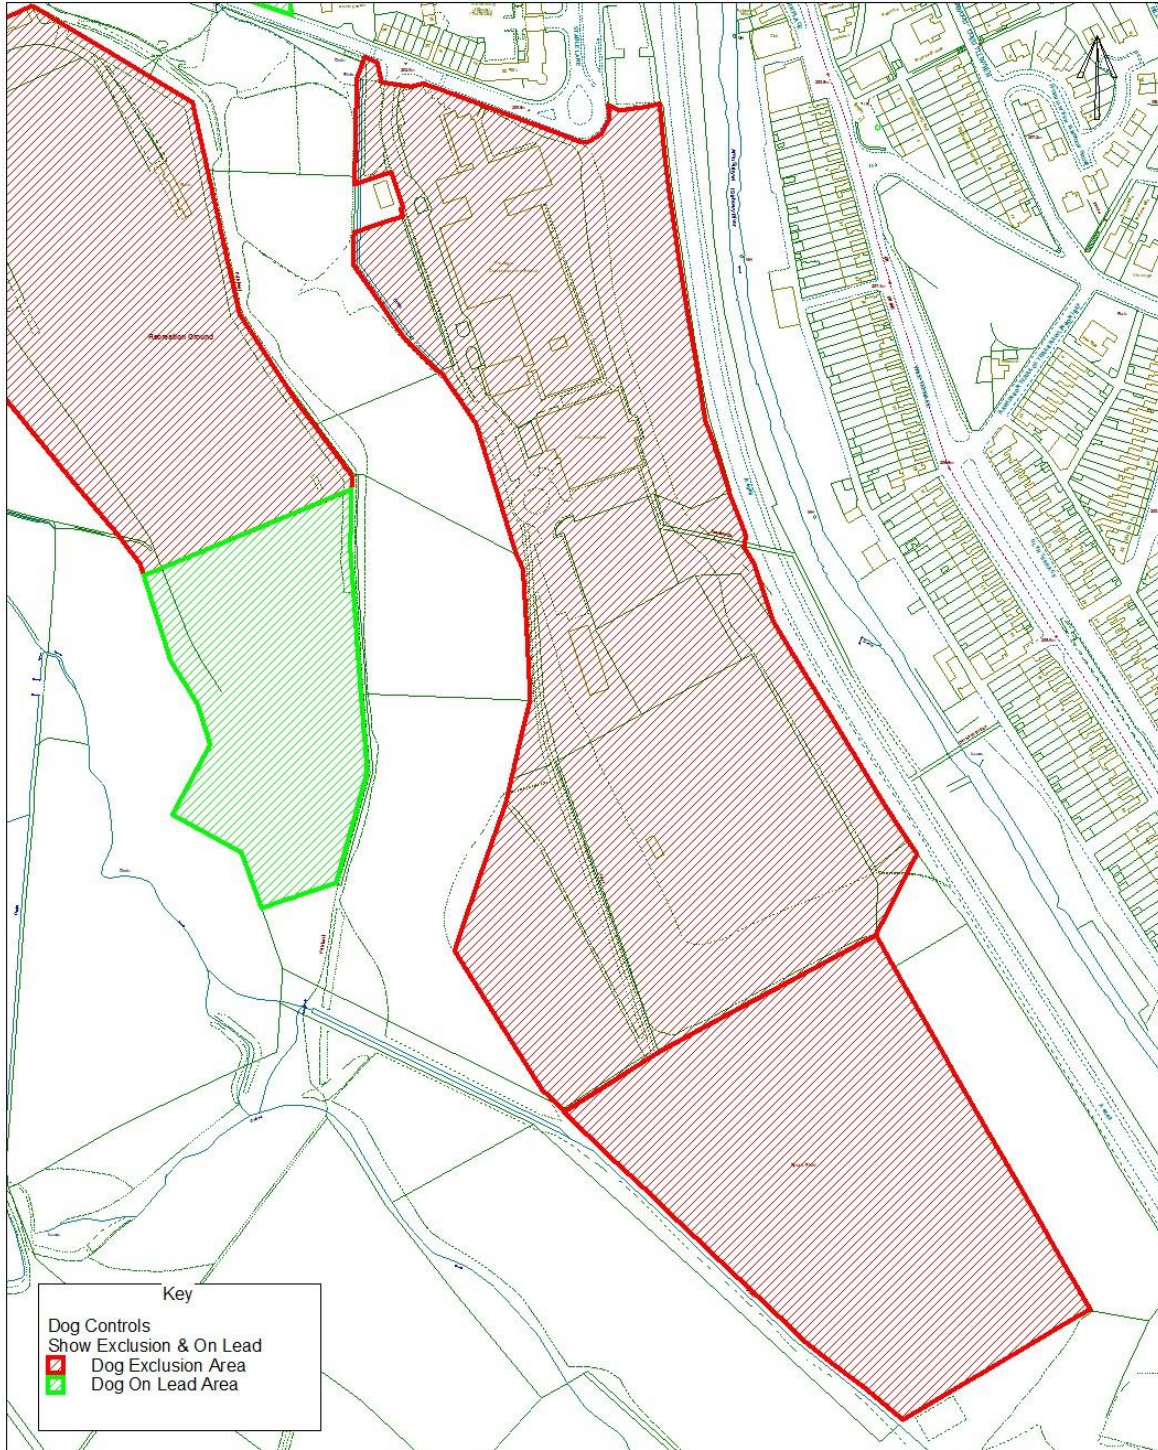

Blaenau Gwent County Borough Council

Dog Controls - Public Space Protection Order

Order Ref. No:	PSP0-DC-114
Site Name:	Tredegar Comprehensive School & leisure Centre, Stable Lane, Tredegar.
Easting:	314446
Northing:	207964