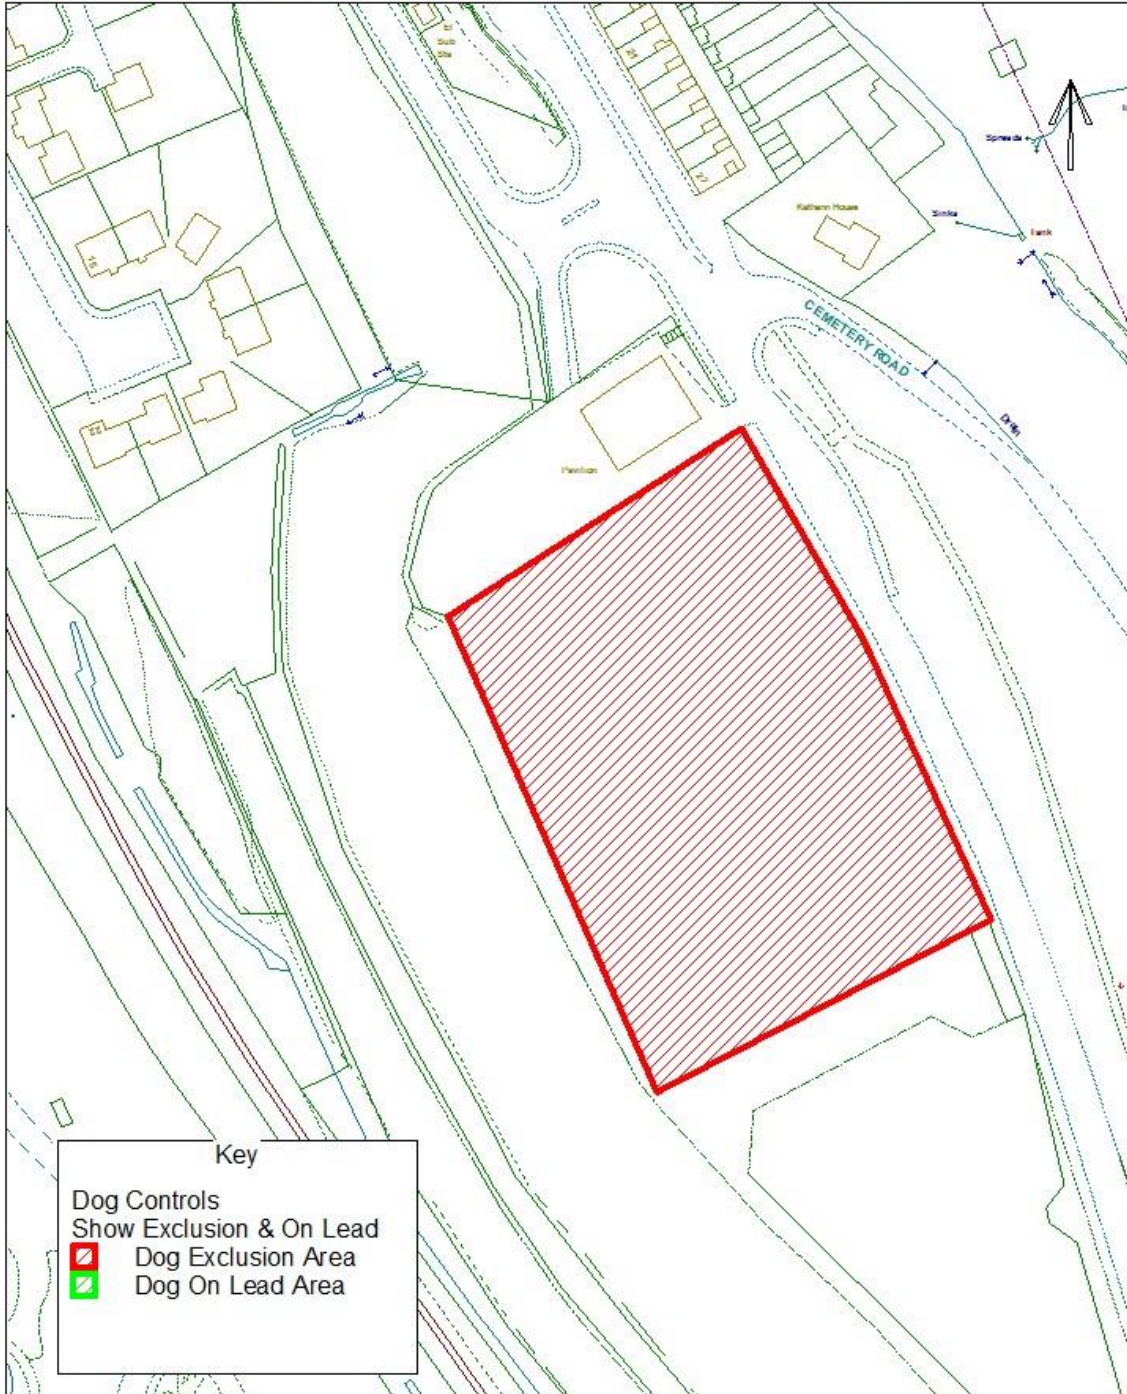

Blaenau Gwent County Borough Council

Dog Controls - Public Space Protection Order

Order Ref. No: PSPO-DC-124

Site Name: Playing field at Waunlwyd Youth & Community Centre, Cwm Road, Waunlwyd, Ebbw Vale.

Easting: 317871 Northing: 206434

Reproduced from the Ordnance Survey Mapping with the permission of Her Majesty's Stationary Office (C) Crown Copyright. Unauthorised reproduction infringes Crown Copyright and may lead to prosecution or civil proceedings. BGCC - LA09002L.

Agrewyd o Fapan'r Ordnance Survey osodol Rhodri Llyda Eri (Kwntol) (c) Howlfrant y Gorn. Ynno agorbyrhu heb awdurdod yr tom Howlfrant y Gorn a gall anwad at onwad seu oeroster sŵl. BGCC - LA09002L.