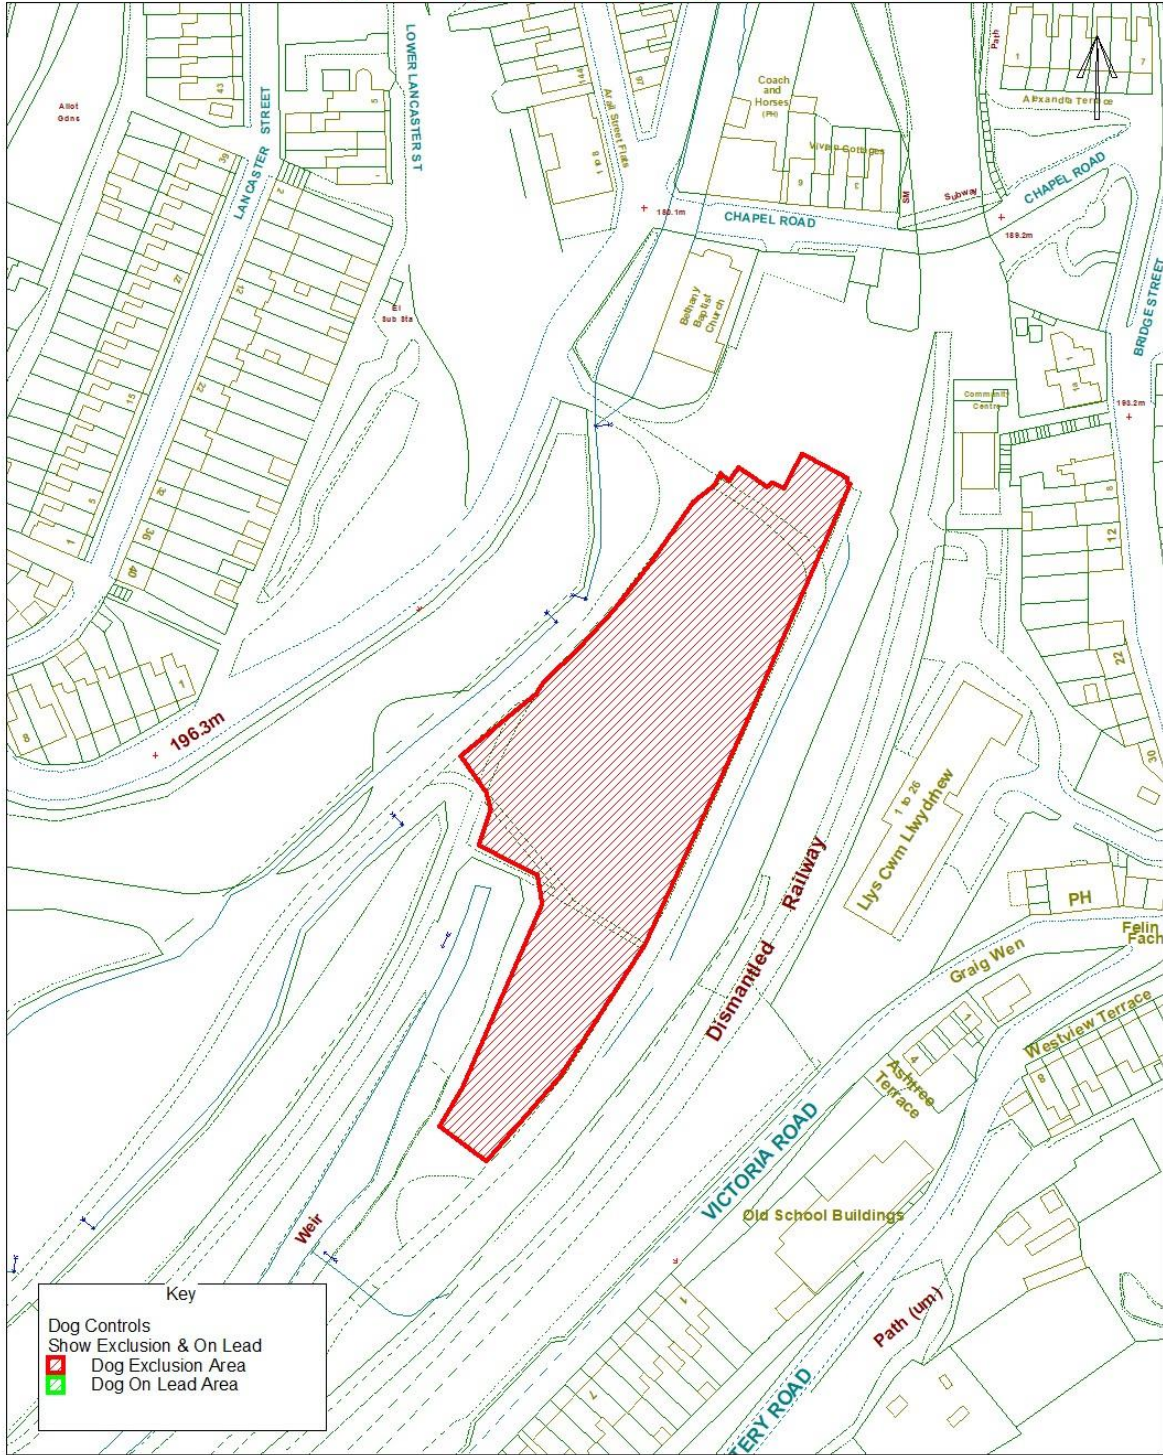

Blaenau Gwent County Borough Council

Dog Controls - Public Space Protection Order

Order Ref. No:	PSP0-DC-125
Site Name:	Abertillery Learning Community, Six Bells Road, Campus, Abertillery.
Easting:	322037
Northing:	202948