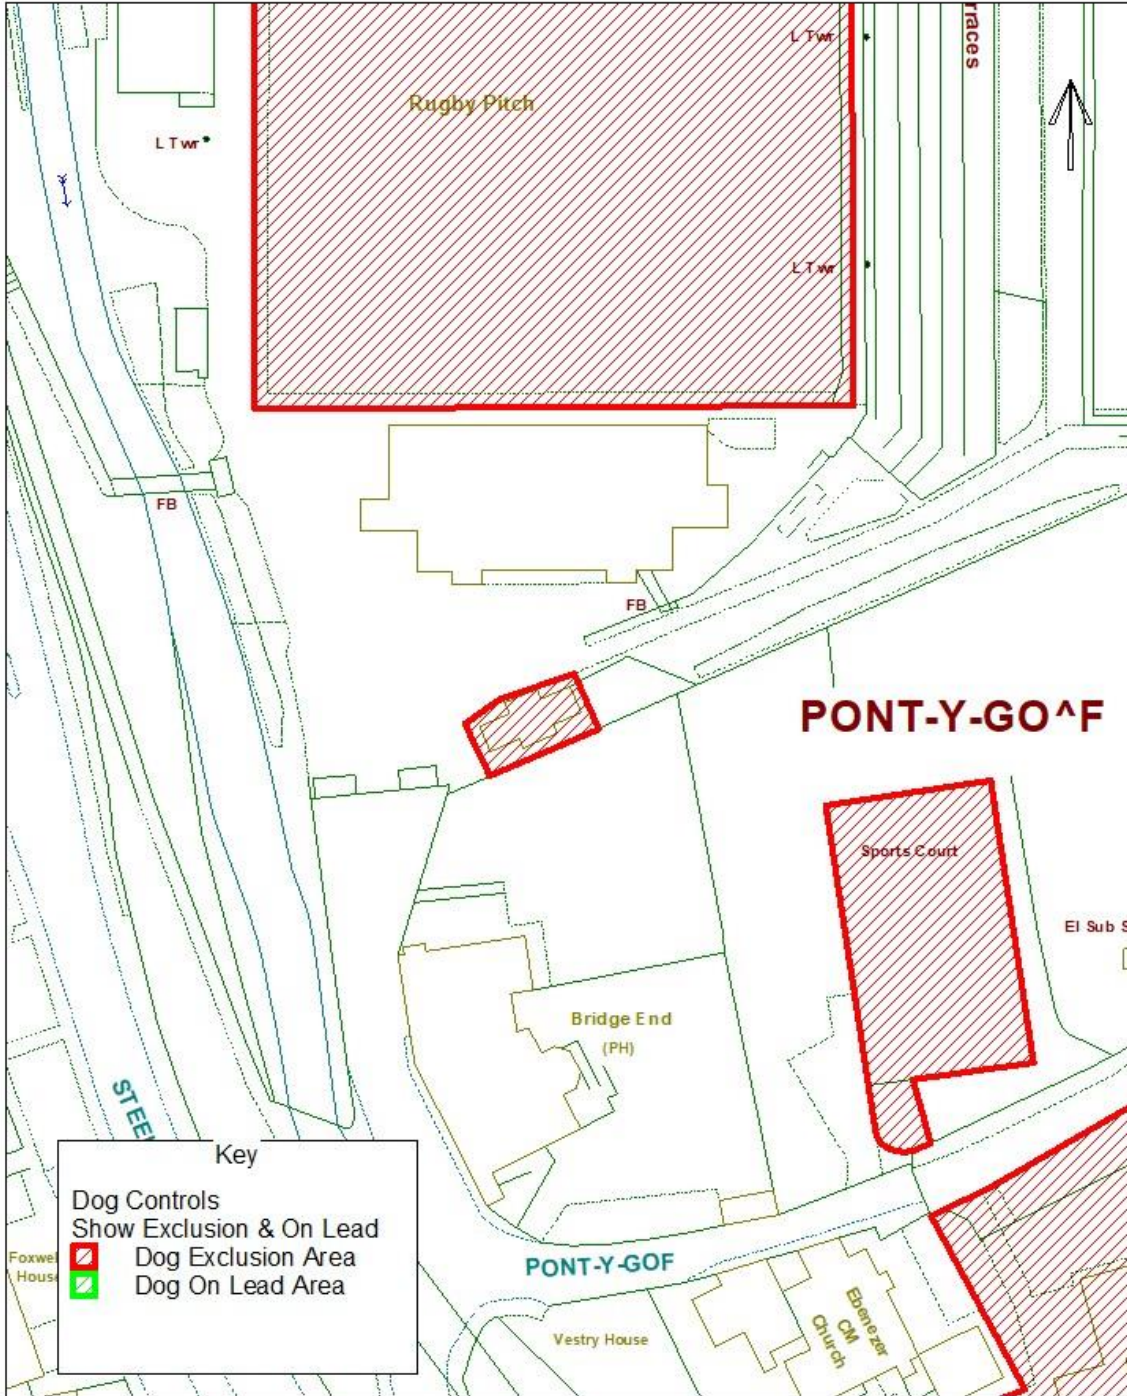

Blaenau Gwent County Borough Council

Dog Controls - Public Space Protection Order

Order Ref. No: PSPO-DC-127

Site Name: The River Centre 3-16 Learning Community, Ty Afon, Welfre Ground, Ebbw Vale.

Easting: 316879 Northing: 210127

Agrewyd o Fapani Ordnance Survey osodol Rhwyd Llyda Eri (Welfre) (c) Howffraint y Gorn. Yn eiddo gwybodaeth heb awdurdod yr eidd Howffraint y Gorn a gall arwain at orywiad neu orydwed sifil. BGDCB - LA69002L.