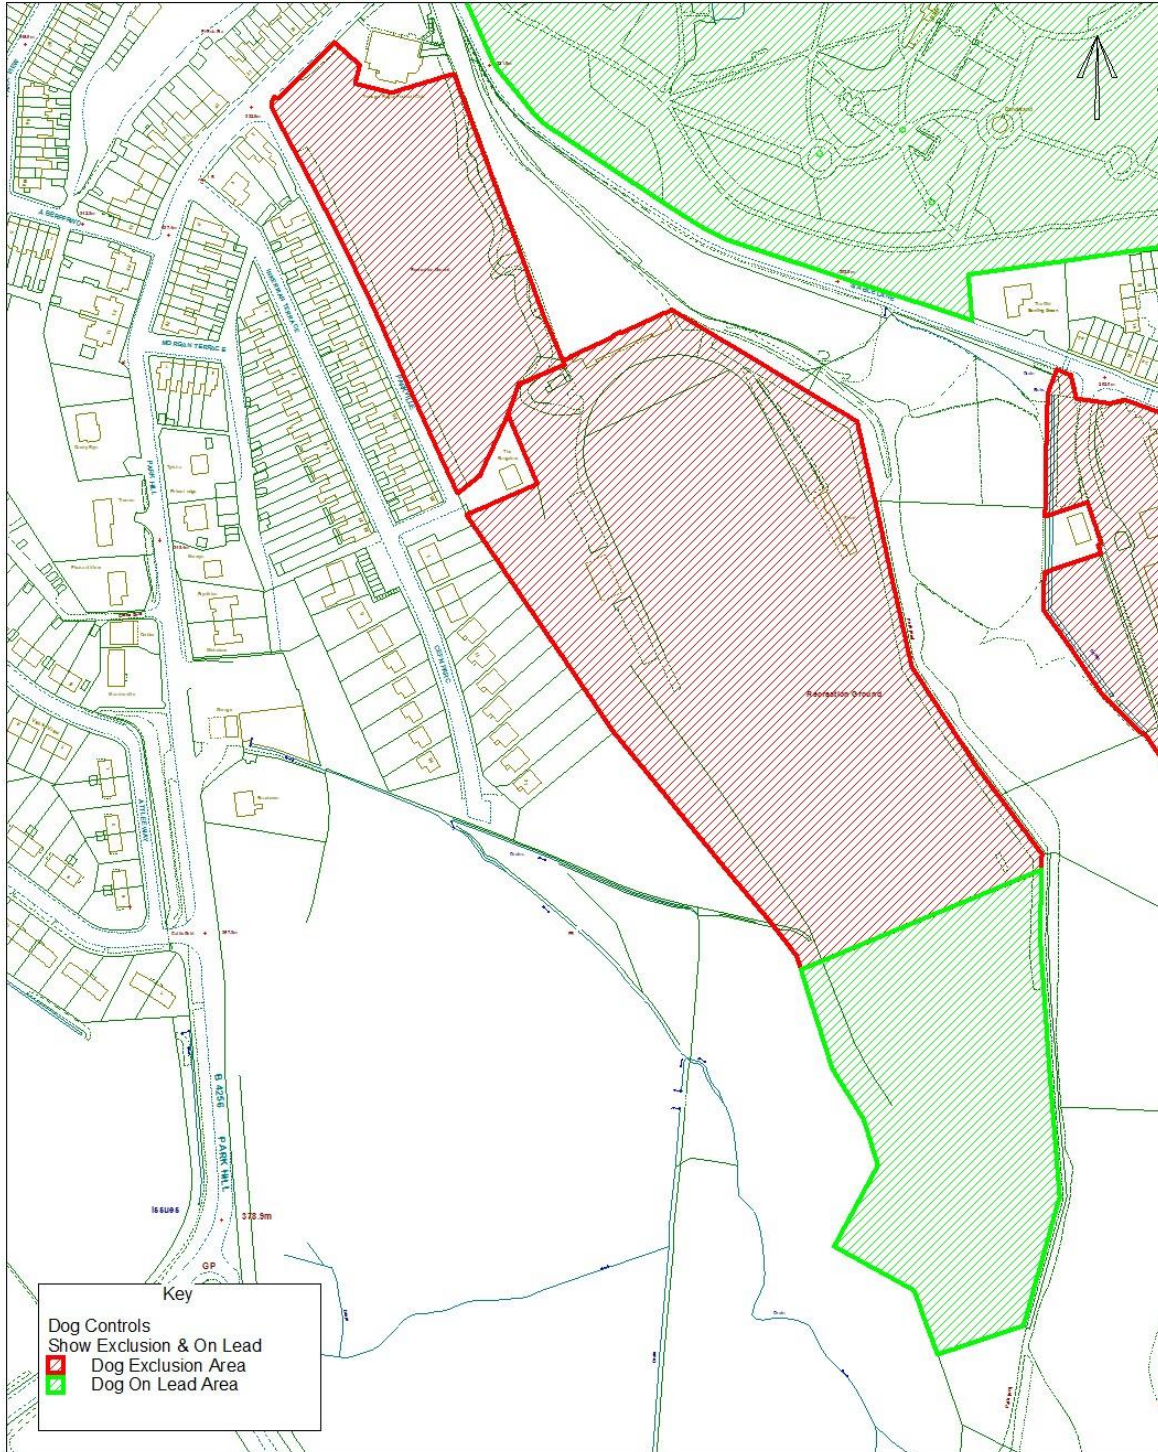

Blaenau Gwent County Borough Council

Dog Controls - Public Space Protection Order

Order Ref. No:	PSPO-DC-112 & PSPO-DC-113
Site Name:	Tredegar Recreational Grounds, Stable Lane, Tredegar.
Easting:	314114
Northing:	208155