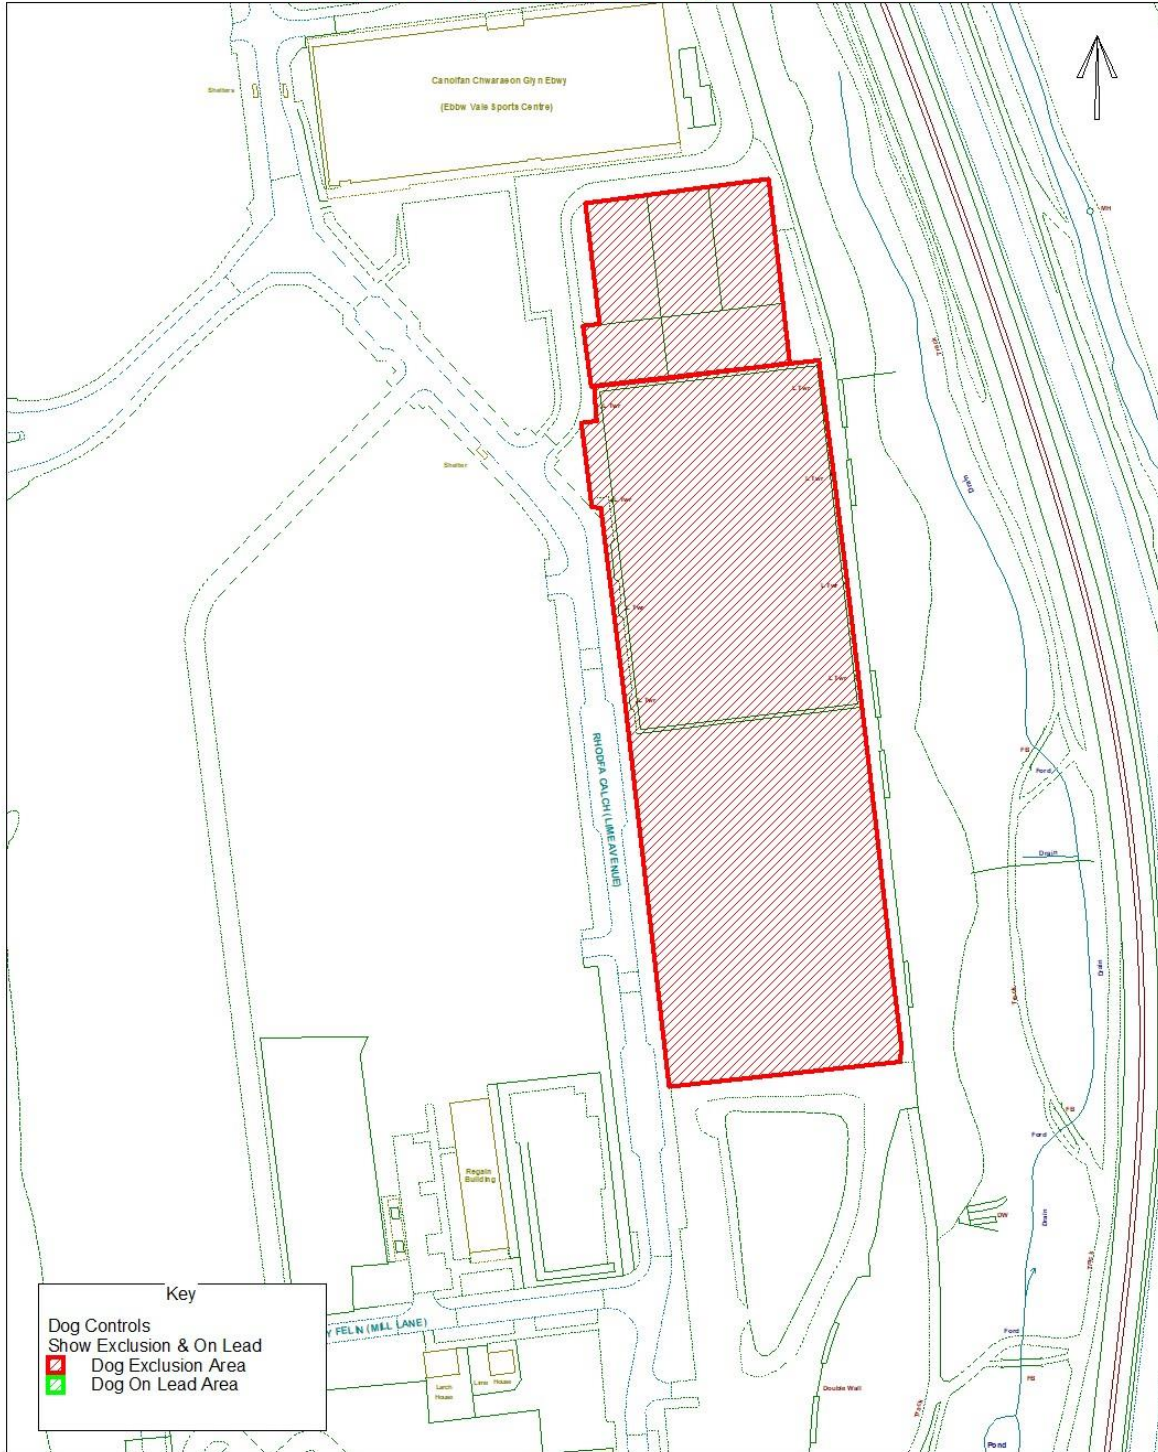

Blaenau Gwent County Borough Council

Dog Controls - Public Space Protection Order

Order Ref. No:	PSPO-DC-122
Site Name:	Ebbw Vale Sports Centre, Former Steelworks site, Ebbw Vale.
Easting:	317165
Northing:	208855