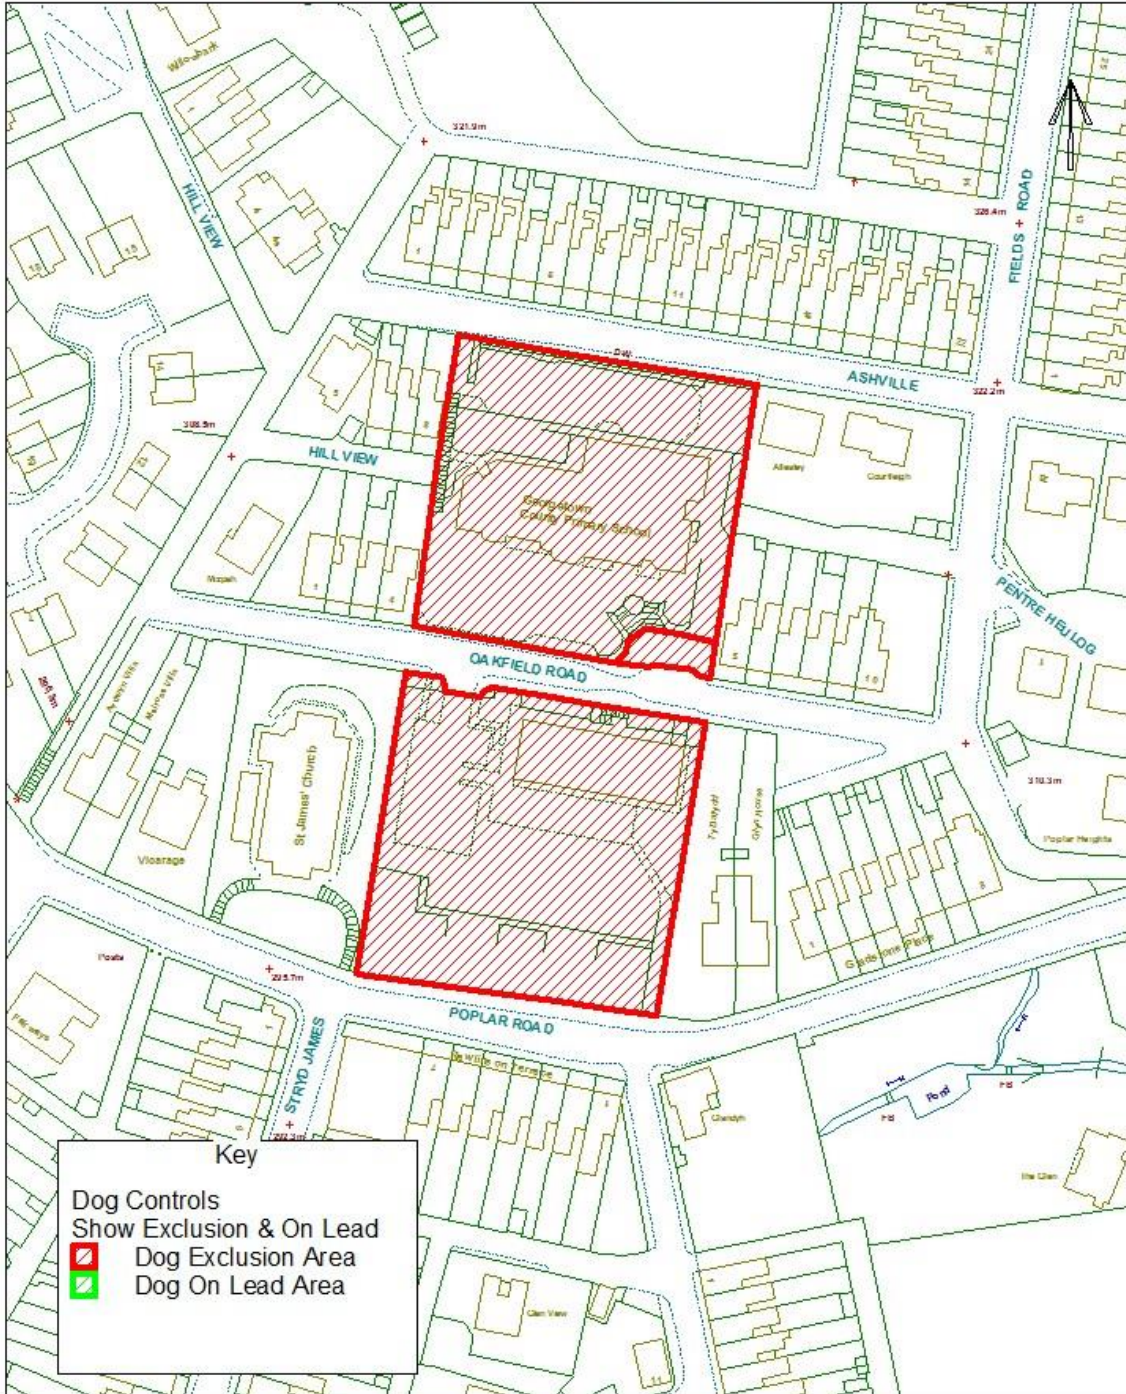

Blaenau Gwent County Borough Council

Dog Controls - Public Space Protection Order

Order Ref. No: PSPO-DC-115

Site Name: Georgetown Primary School, Oakfield Road, Tredegar.

Easting: 314825 Northing: 208237

Reproduced from the Ordnance Survey Mapping with the permission of Her Majesty's Stationary Office (C) Crown Copyright. Unauthorised reproduction infringes Crown Copyright and may lead to prosecution or civil proceedings. BGCC - LA09002L.

Atgynnyddir o Fapanil Ordnance Survey osodol Rhwyd-Llyda Eri (Kwadrat) (c) Howffraid y Gorn. Yn eiddo atgofrestru heb awdurdod yr eidd Howffraid y Gorn a gall arwain at enghid neu oeroster sŵl. BGCC - LA09002L.